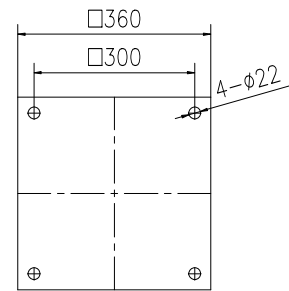

2126

DN150 SSP pump vertical installation